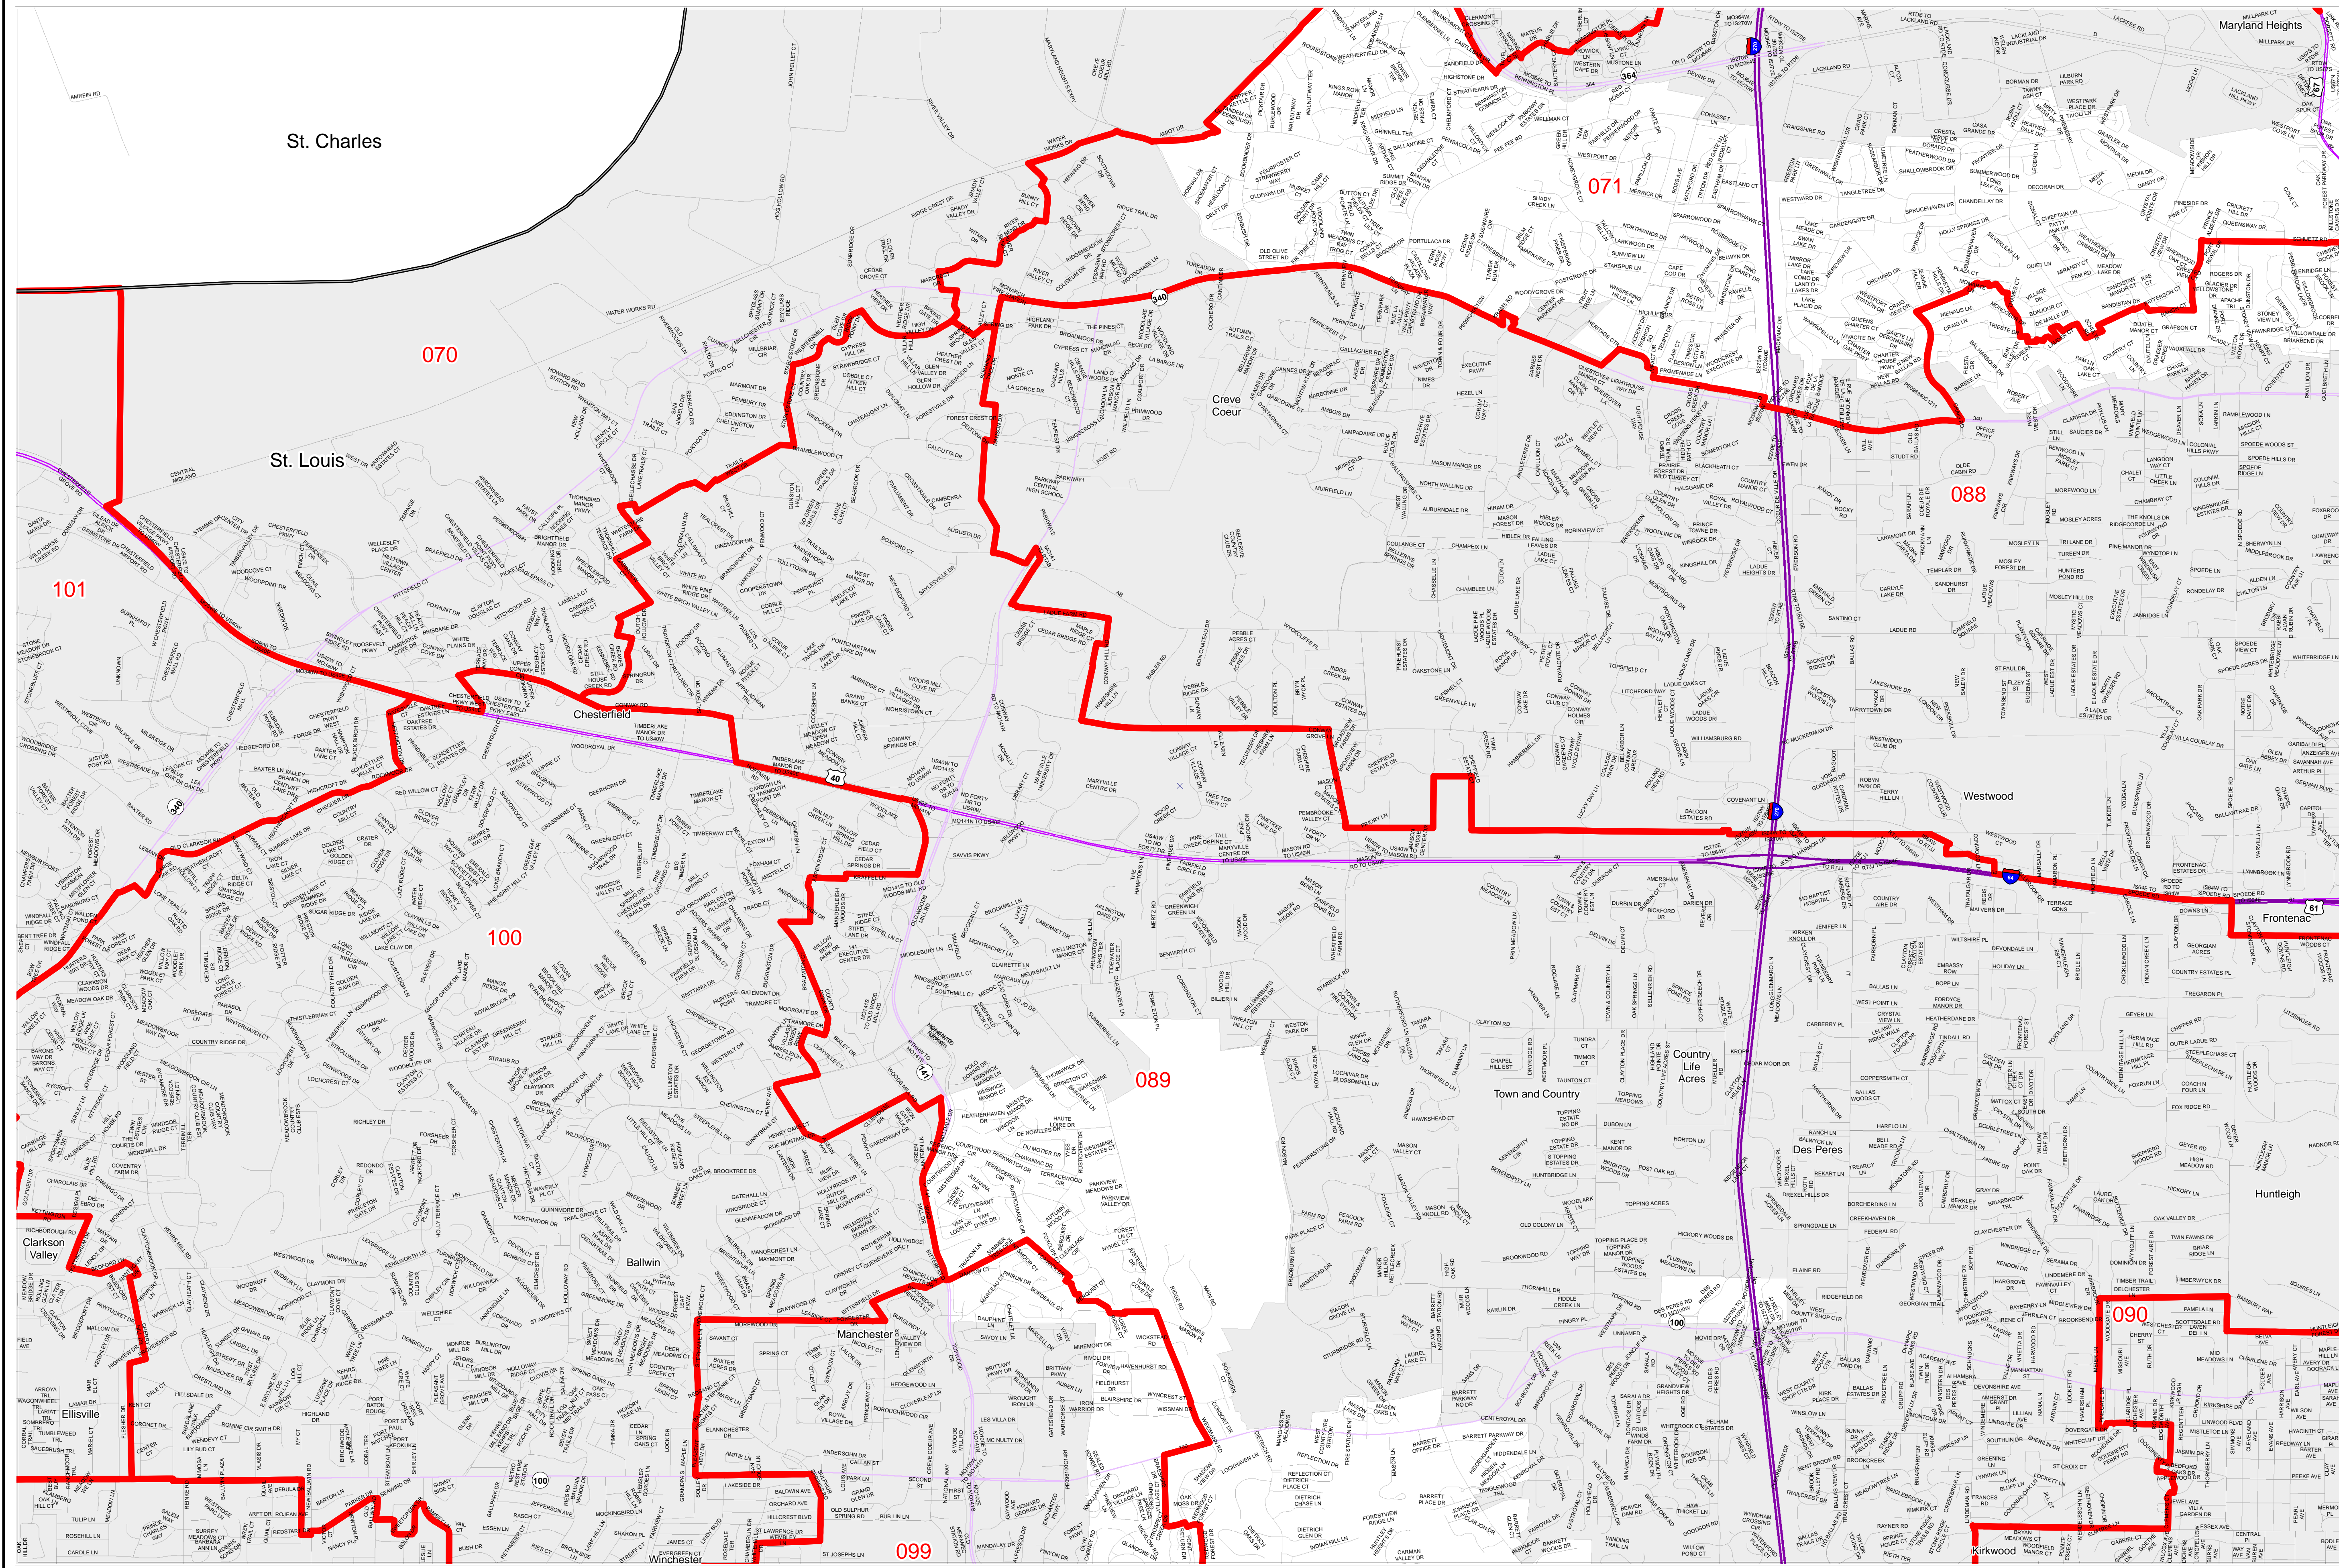

House Apportionment Plan 2011

Missouri Appellate Apportionment Commission

St. Louis County